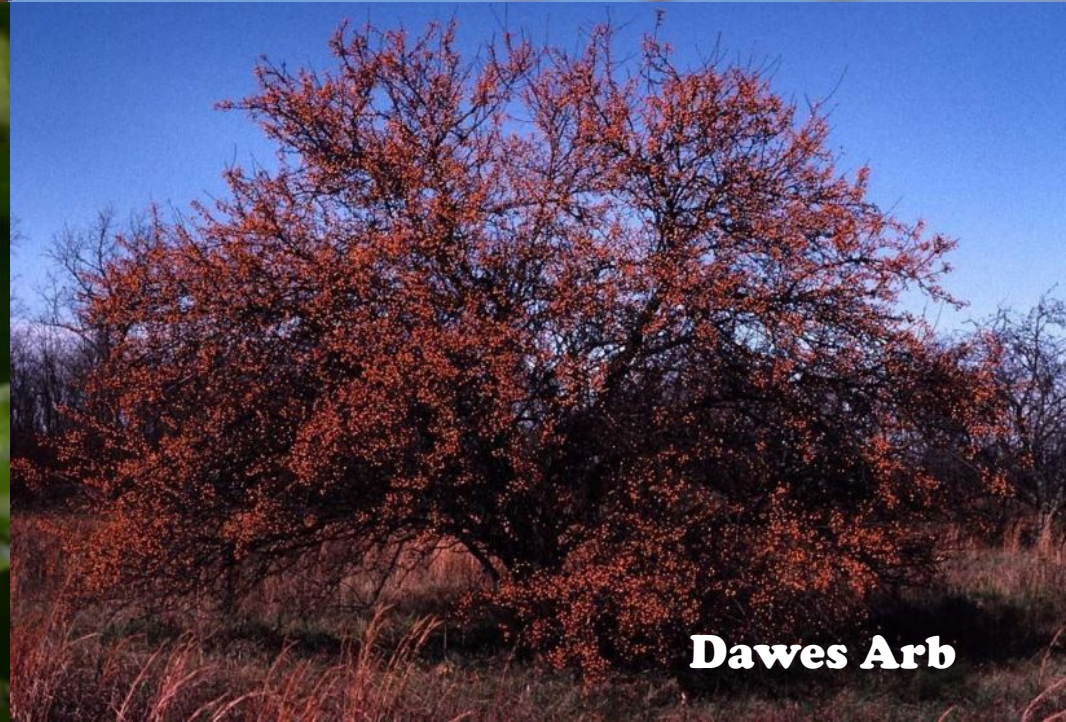

A close-up photograph of numerous bright yellow, round crabapple fruits hanging from thin, reddish-brown stems against a clear blue sky. The fruits are clustered together and have a slightly textured surface.

Bob White crabapple

Klyn Nurseries

MoBot

Dawes Arb