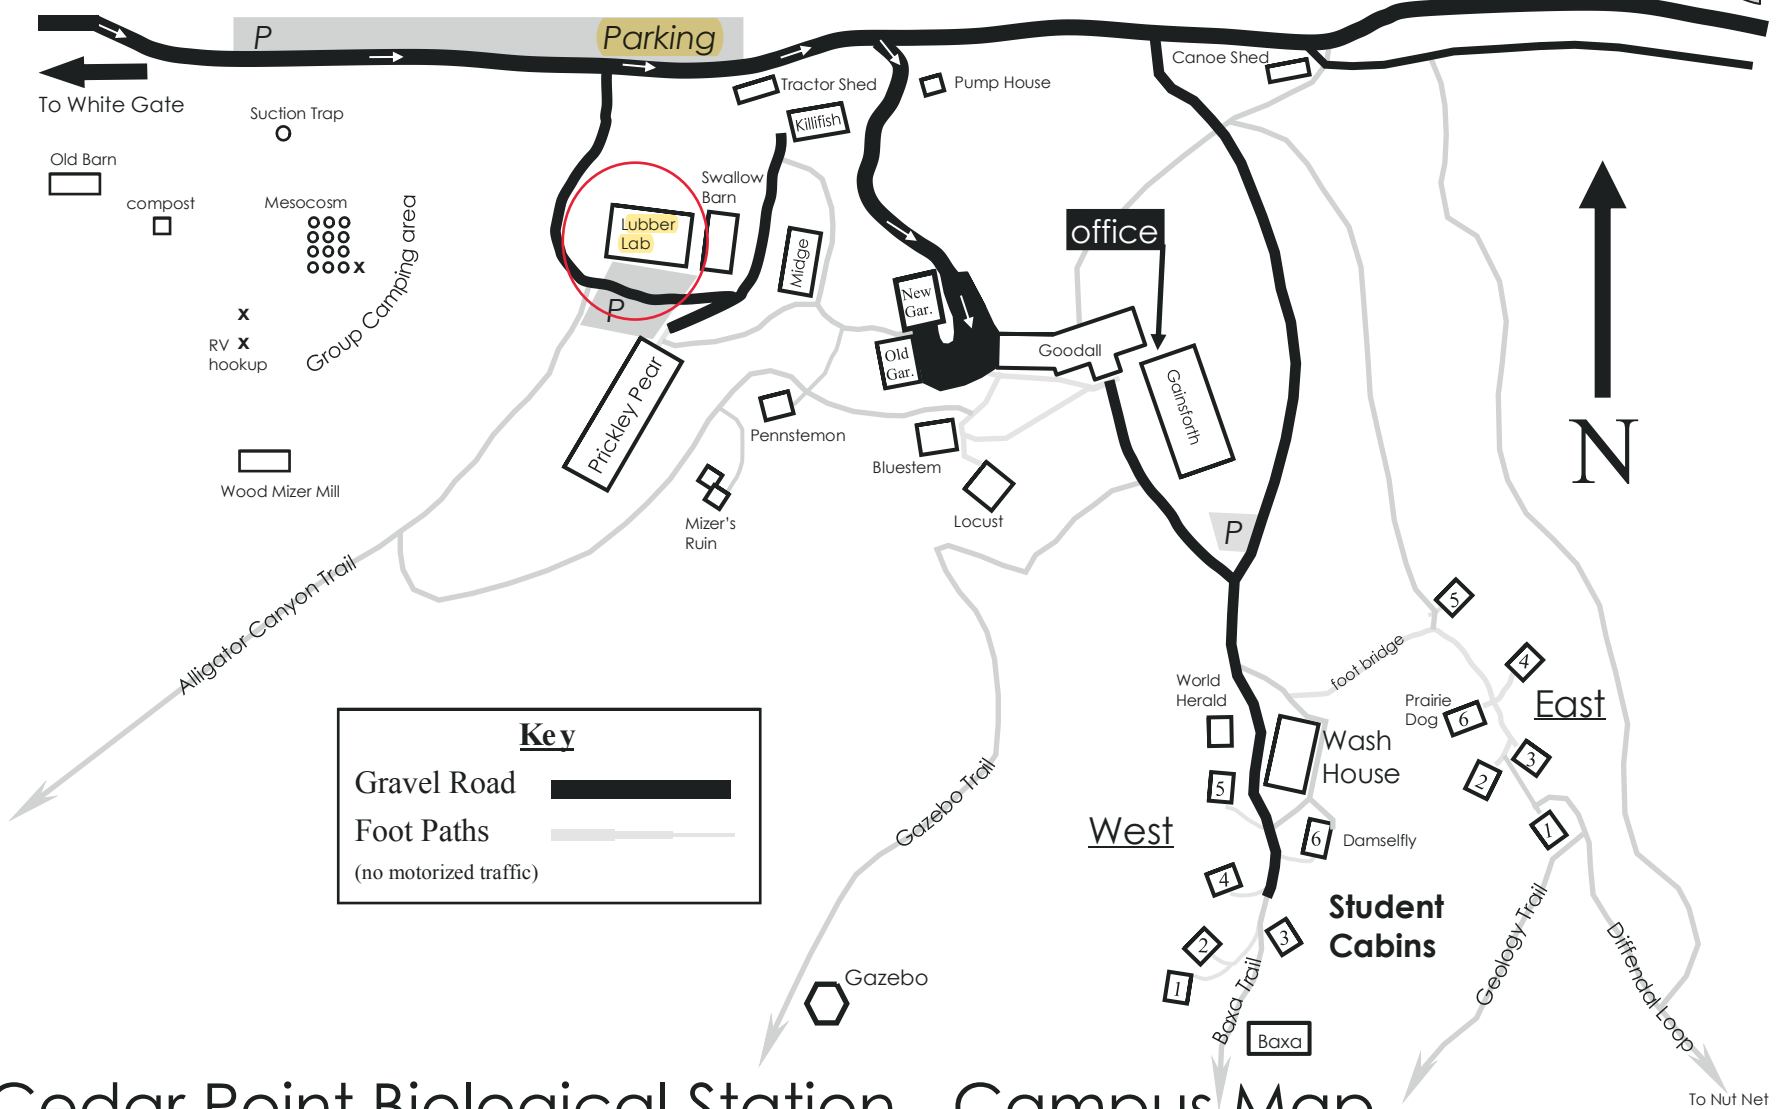

# Lake Ogallala

Cedar Point Biological Station - Campus Map

To Nut Net