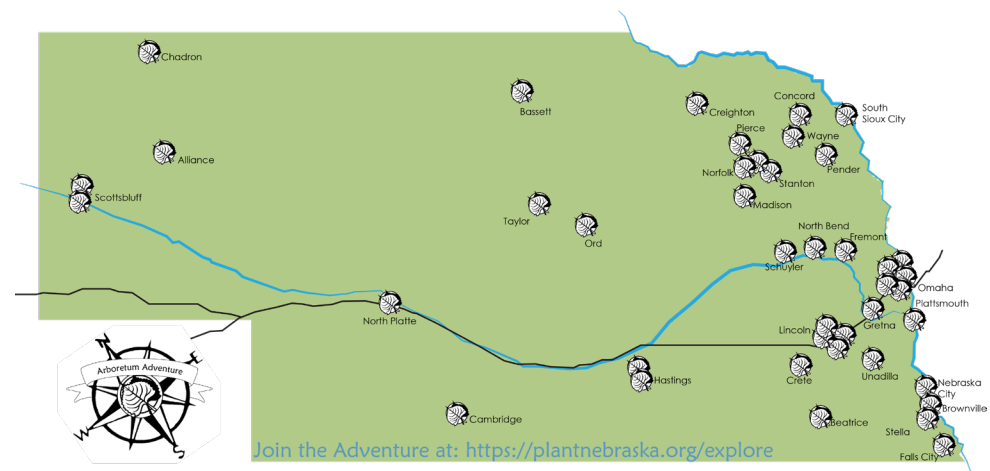

Join us on an Arboretum Adventure!

From Brownville to Alliance, we facilitate a network of more than 100 arboreta and public gardens across the state that demonstrate regionally appropriate plants, adaptability and sustainability. These gardens represent efforts of every size, many of them undertaken by volunteers, that are cared for with pride and provide a bright spot in their community. Collective learning and the sharing of both successes and failures helps these gardens continue to grow, and give visitors beautiful places to enjoy.

Help us celebrate our 40th anniversary year by going on an Arboretum Adventure with a chance to win one of three family friendly prizes

Visit <https://plantnebraska.org/explore> to become an Arboretum Explorer