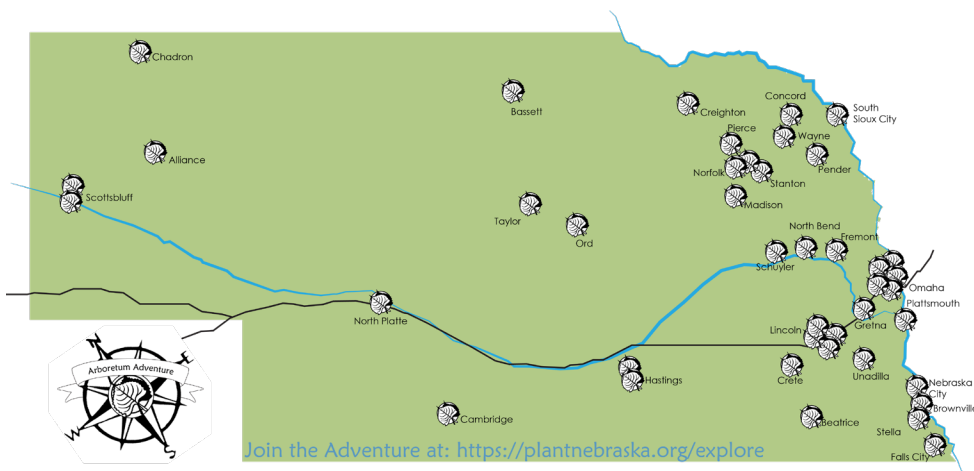

Join us on an Arboretum Adventure!

From Brownville to Alliance, we facilitate a network of more than 100 arboreta and public gardens across the state that demonstrate regionally appropriate plants, adaptability and sustainability. These gardens represent efforts of every size, many of them undertaken by volunteers, that are cared for with pride and provide a bright spot in their community. Collective learning and the sharing of both successes and failures helps these gardens continue to grow, and give visitors beautiful places to enjoy.

Help us celebrate our 40th anniversary year by going on an Arboretum Adventure with a chance to win one of three family friendly prizes

Visit <https://plantnebraska.org/explore> to become an Arboretum Explorer